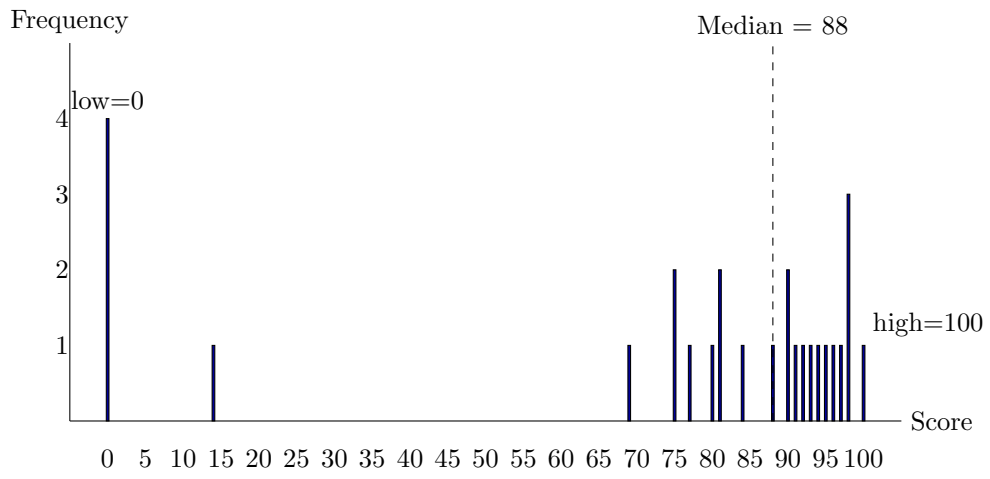

Homework 5 Grades

Mean: 72.44
Median: 88
Standard Deviation: 34.24