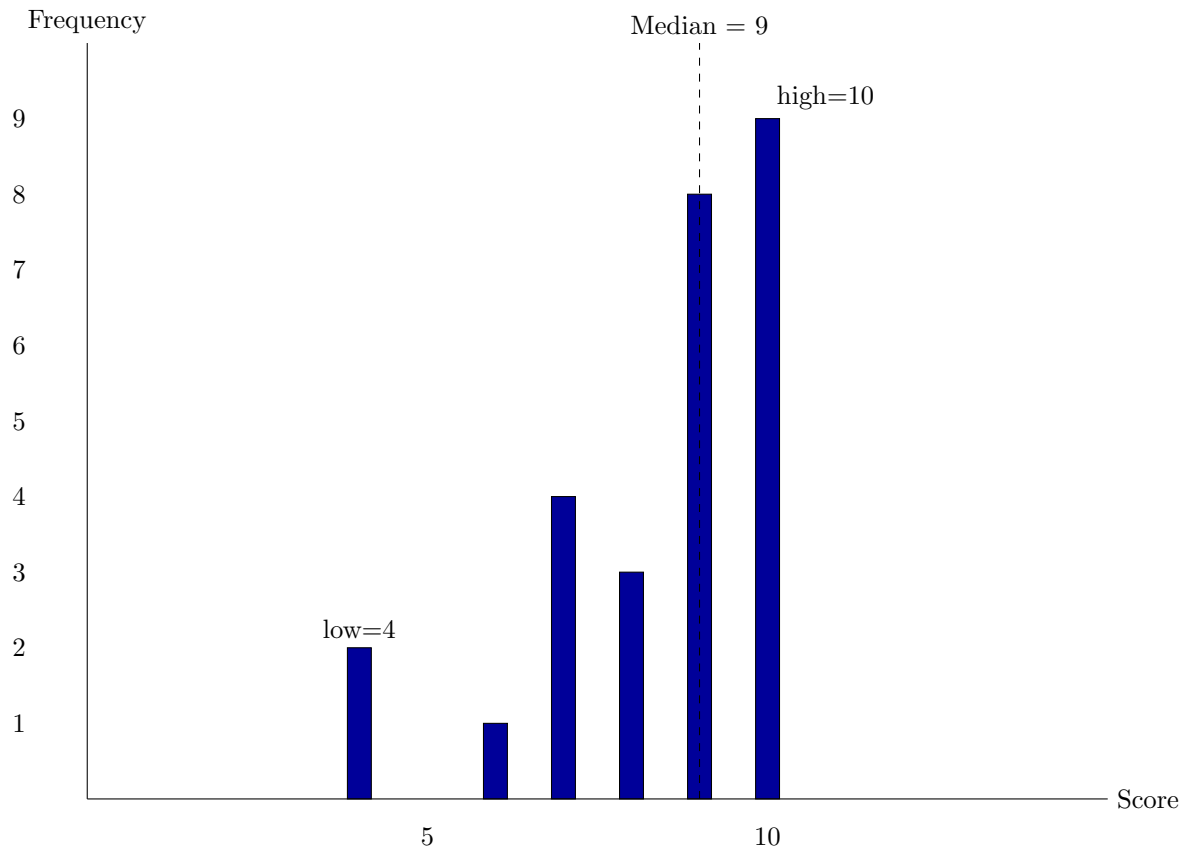

Homework 1 Grades

Mean: 8.44
Median: 9
Standard Deviation: 1.71