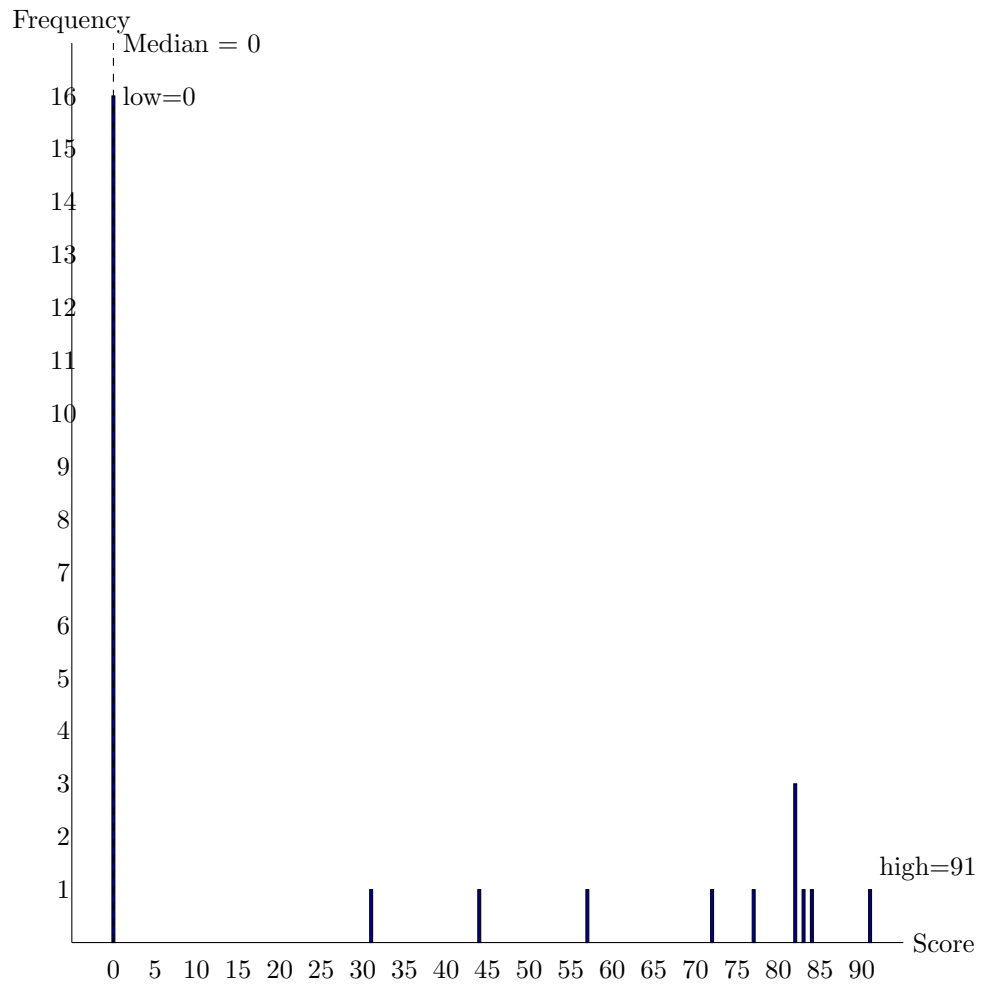

## Homework 2 Grades

Mean: 29.07

Median: 0

Standard Deviation: 36.94