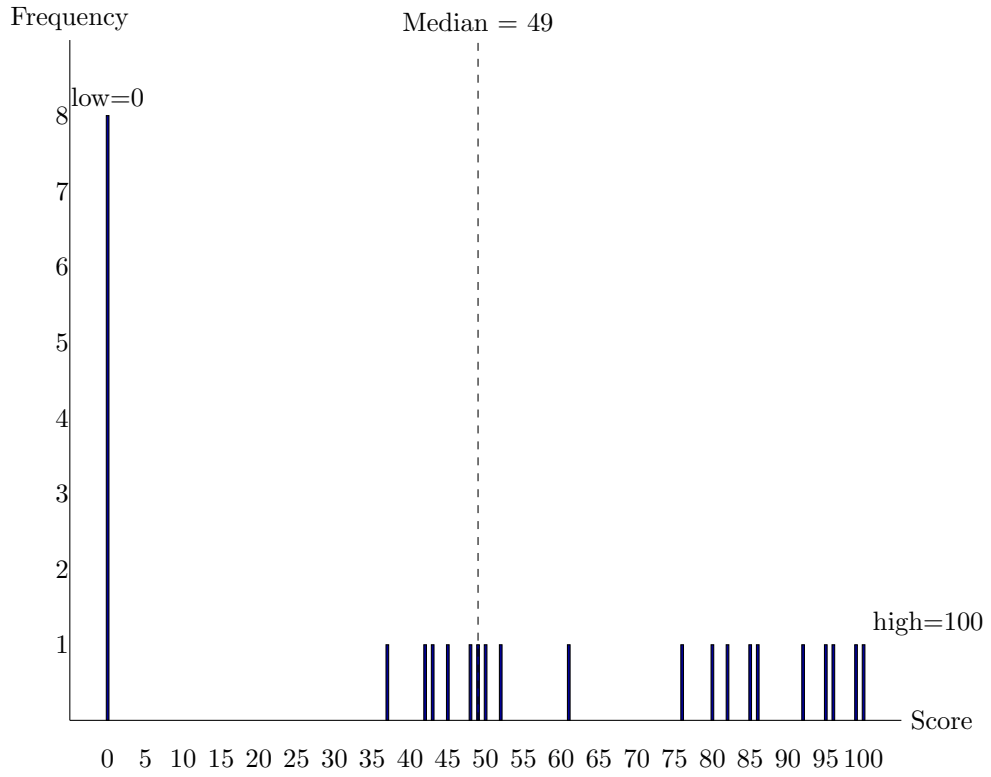

Homework 3 Grades

Mean: 48.81
Median: 49
Standard Deviation: 36.68